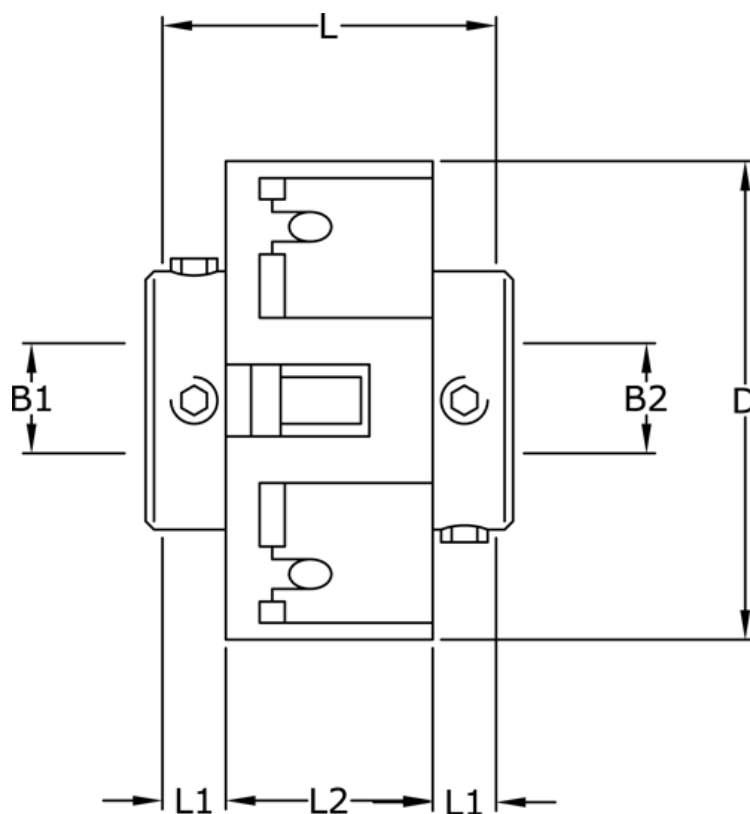

Article number: 3322201181822

Description: Uni-Lat Coupling size 201.18.18.22
set screw hub, bore 4/6 mm

Measures

B1	= 4
B2	= 6
D	= 18
L	= 14.2
L1	= 4.6
L2	= 5.1
Screw	= M3